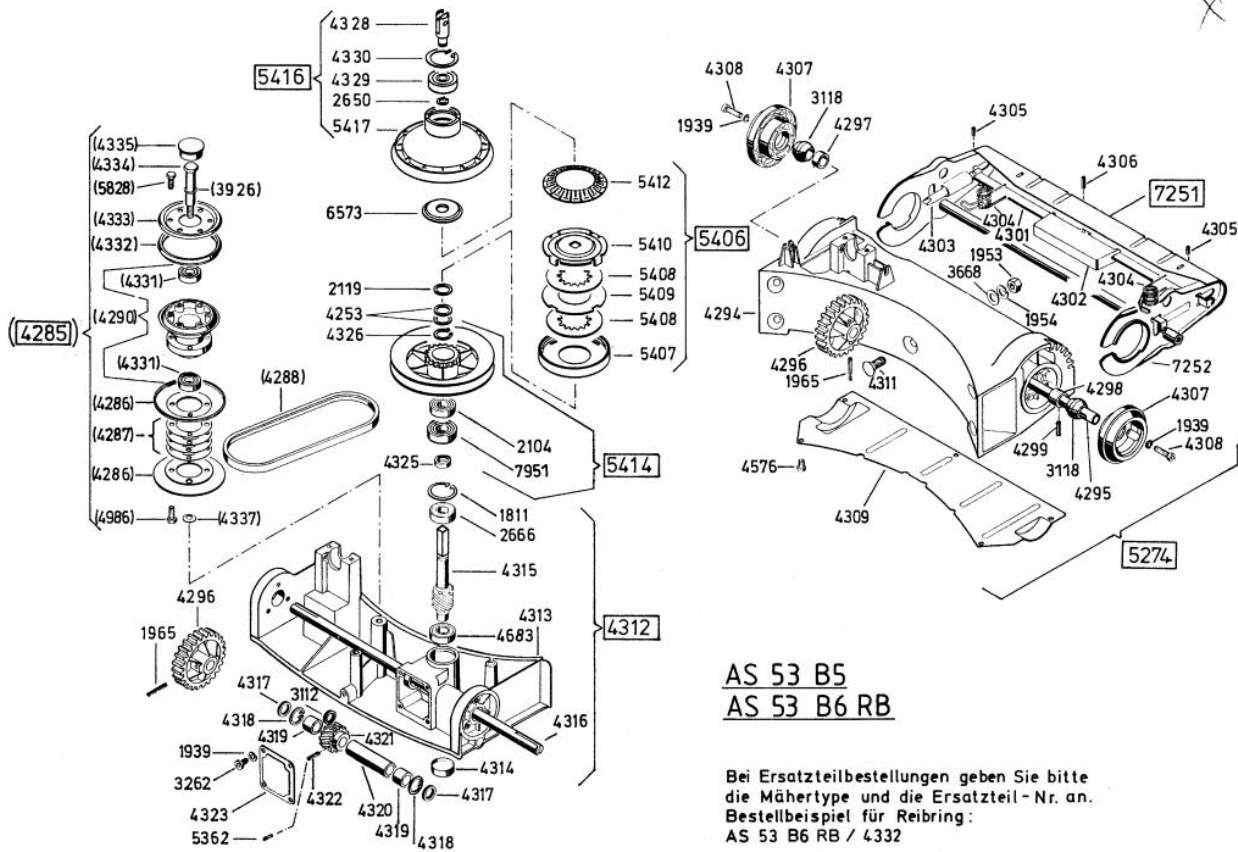

Allrad Bezeichnung: AS 53 B6/RB Allrad Modell: AS 53 B6/RB Jahr: 2002

AS 53 B5
AS 53 B6 RB

6137 Antriebsblock
driving unit
moteur complet

Allrad Bezeichnung: AS 53 B6/RB Allrad Modell: AS 53 B6/RB Jahr: 2002

Allrad Bezeichnung: AS 53 B6/RB Allrad Modell: AS 53 B6/RB Jahr: 2002

AS 53 B6 RB

Allrad Bezeichnung: AS 53 B6/RB Allrad Modell: AS 53 B6/RB Jahr: 2002

AS 53 B6 RB

Allrad Bezeichnung: AS 53 B6/RB Allrad Modell: AS 53 B6/RB Jahr: 2002

4199

- 3632** -Rutschkupplung ohne Messer
 -friction clutch without blade
 -l'embrayage à friction sans lame

AS 53 B5
AS 53 B6 RB

Allrad Bezeichnung: AS 53 B6/RB AllradÂ Â Modell: AS 53 B6/RBÂ Â Jahr: 2002

Pour commander des pièces des carburateurs, il faut indiquer le numéro de la pièce de rechange plus le numéro marqué .

4500

- AS 26 AH9, AS 26 AH9/3
- AS 27/2, AS 27/3
- AS 21-165/2, AS 21-165/3
- AS 53
- AS 45 B1A, AS 45 B3A, AS 45 B4
- AS 22, AS 22/3
- AS 28, AS 28/3, AS 28/4
- AS 55 B1