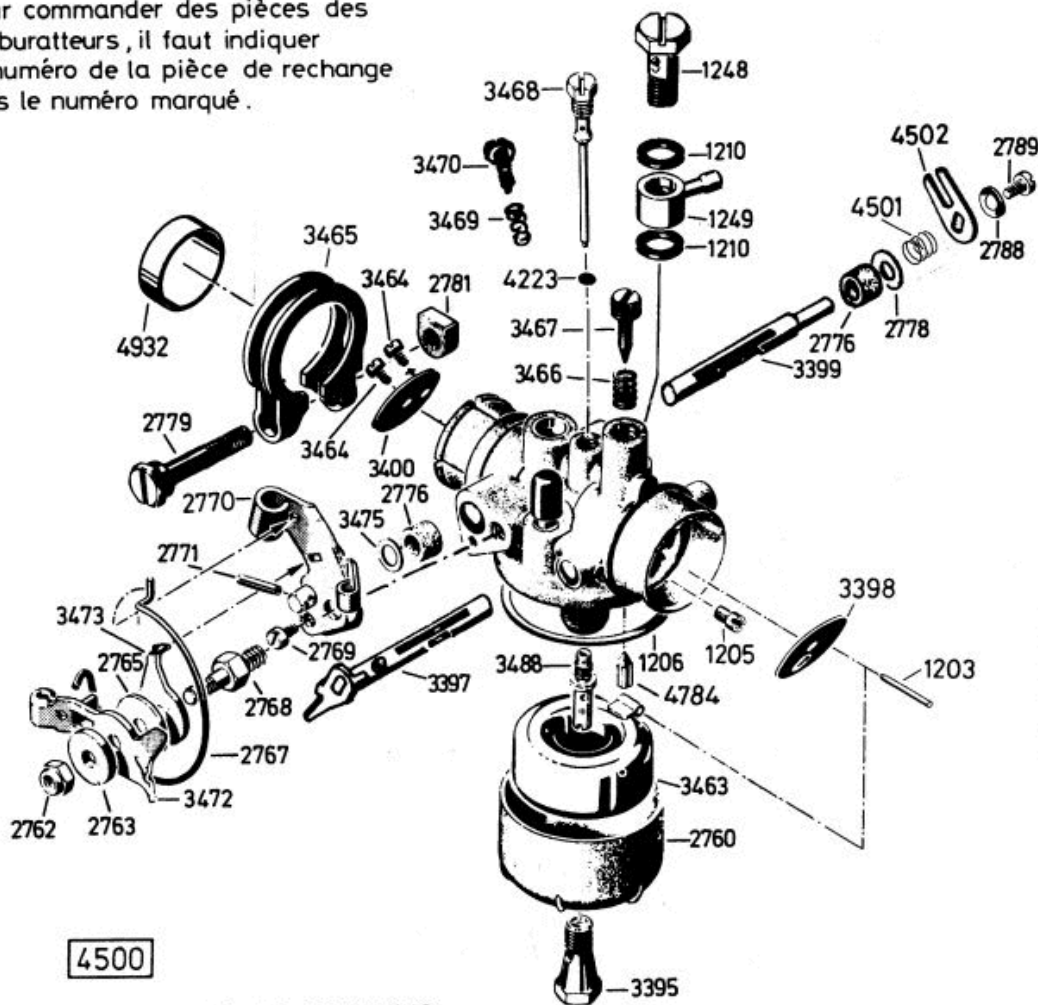

4199

- 3632** -Rutschkupplung ohne Messer
 -friction clutch without blade
 -l'embrayage à friction sans lame

AS 53 B5
AS 53 B6 RB

Allrad Bezeichnung: AS 53 B6/RB AllradÂ Â Modell: AS 53 B6/RBÂ Â Jahr: 2002

Pour commander des pièces des carburateurs, il faut indiquer le numéro de la pièce de rechange plus le numéro marqué .

4500

- AS 26 AH9, AS 26 AH9/3
- AS 27/2, AS 27/3
- AS 21-165/2, AS 21-165/3
- AS 53
- AS 45 B1A, AS 45 B3A, AS 45 B4
- AS 22, AS 22/3
- AS 28, AS 28/3, AS 28/4
- AS 55 B1