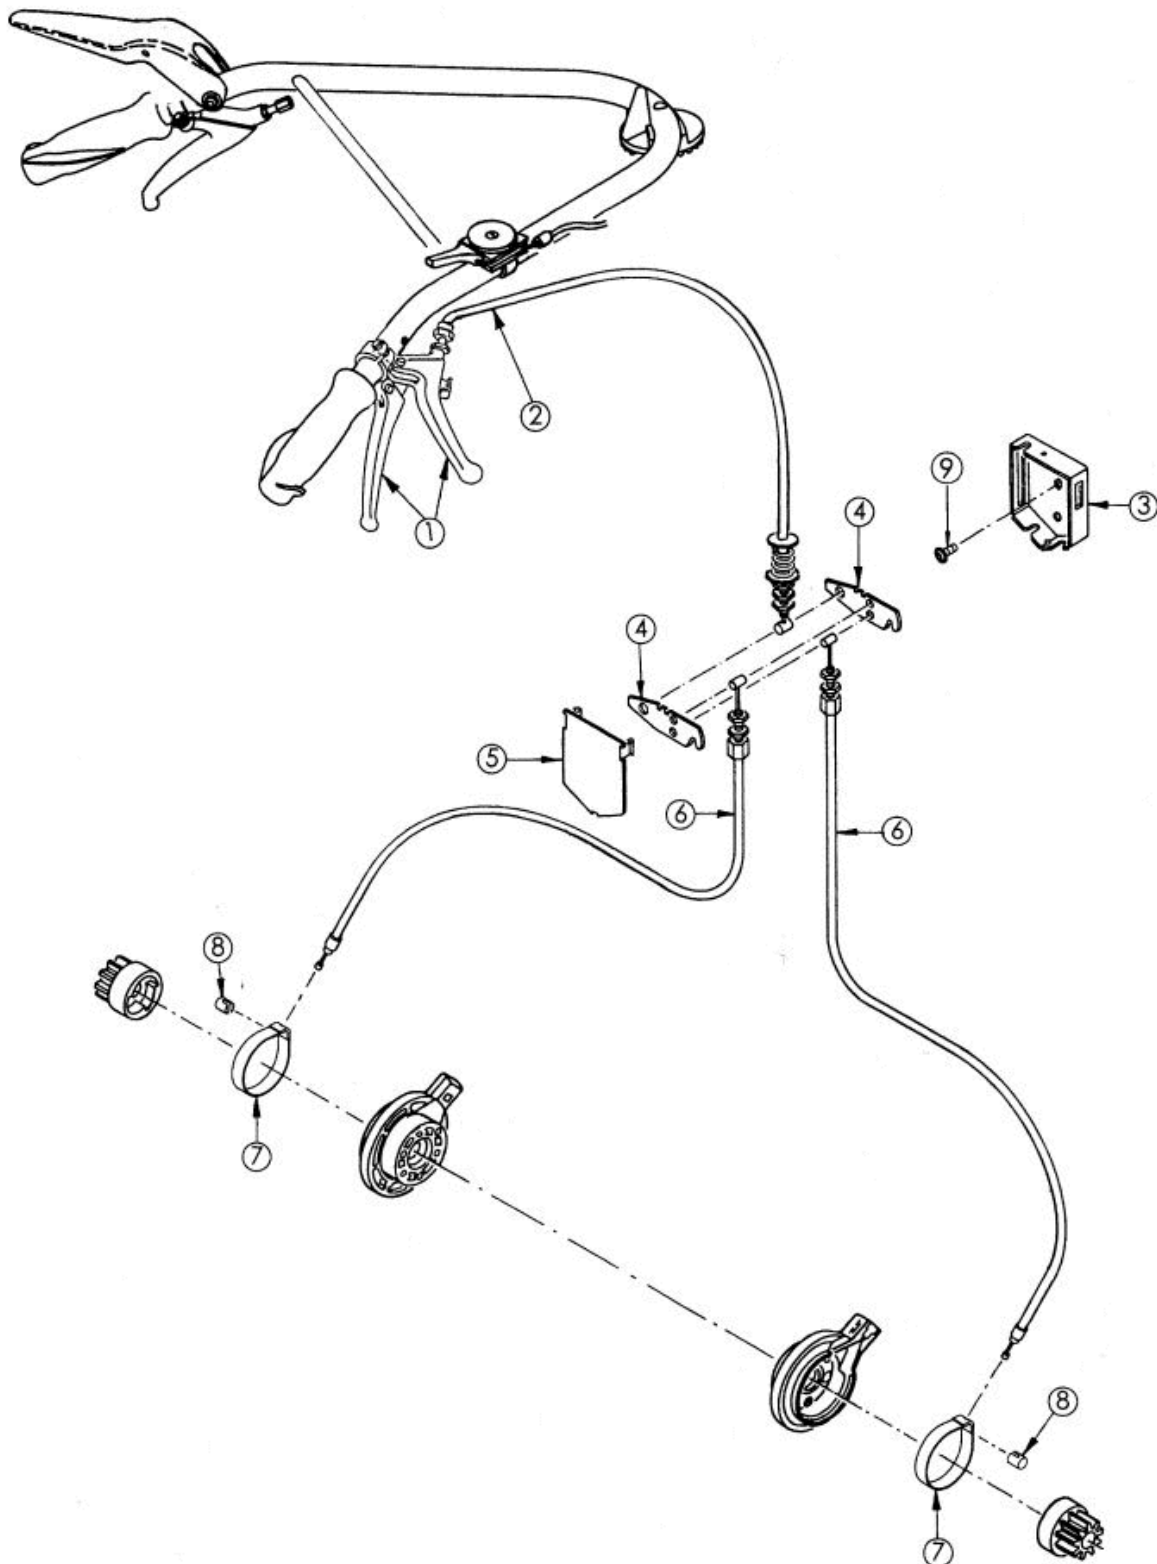

Allrad Bezeichnung: AS 53 B6/RB Allrad Modell: AS 53 B6/RB Jahr: 2002

AS 53 B6 RB

Allrad Bezeichnung: AS 53 B6/RB Allrad Modell: AS 53 B6/RB Jahr: 2002

AS 53 B6 RB

Allrad Bezeichnung: AS 53 B6/RB Allrad Modell: AS 53 B6/RB Jahr: 2002

AS 53 B6 RB

Allrad Bezeichnung: AS 53 B6/RB Allrad Modell: AS 53 B6/RB Jahr: 2002

Allrad Bezeichnung: AS 53 B6/RB Allrad Modell: AS 53 B6/RB Jahr: 2002

AS 53 B6 RB

Allrad Bezeichnung: AS 53 B6/RB Allrad Modell: AS 53 B6/RB Jahr: 2002

4199

- 3632** -Rutschkupplung ohne Messer
 -friction clutch without blade
 -l'embrayage à friction sans lame

AS 53 B5
AS 53 B6 RB

Allrad Bezeichnung: AS 53 B6/RB AllradÂ Â Modell: AS 53 B6/RBÂ Â Jahr: 2002

Pour commander des pièces des carburateurs, il faut indiquer le numéro de la pièce de rechange plus le numéro marqué .

4500

- AS 26 AH9, AS 26 AH9/3
- AS 27/2, AS 27/3
- AS 21-165/2, AS 21-165/3
- AS 53
- AS 45 B1A, AS 45 B3A, AS 45 B4
- AS 22, AS 22/3
- AS 28, AS 28/3, AS 28/4
- AS 55 B1