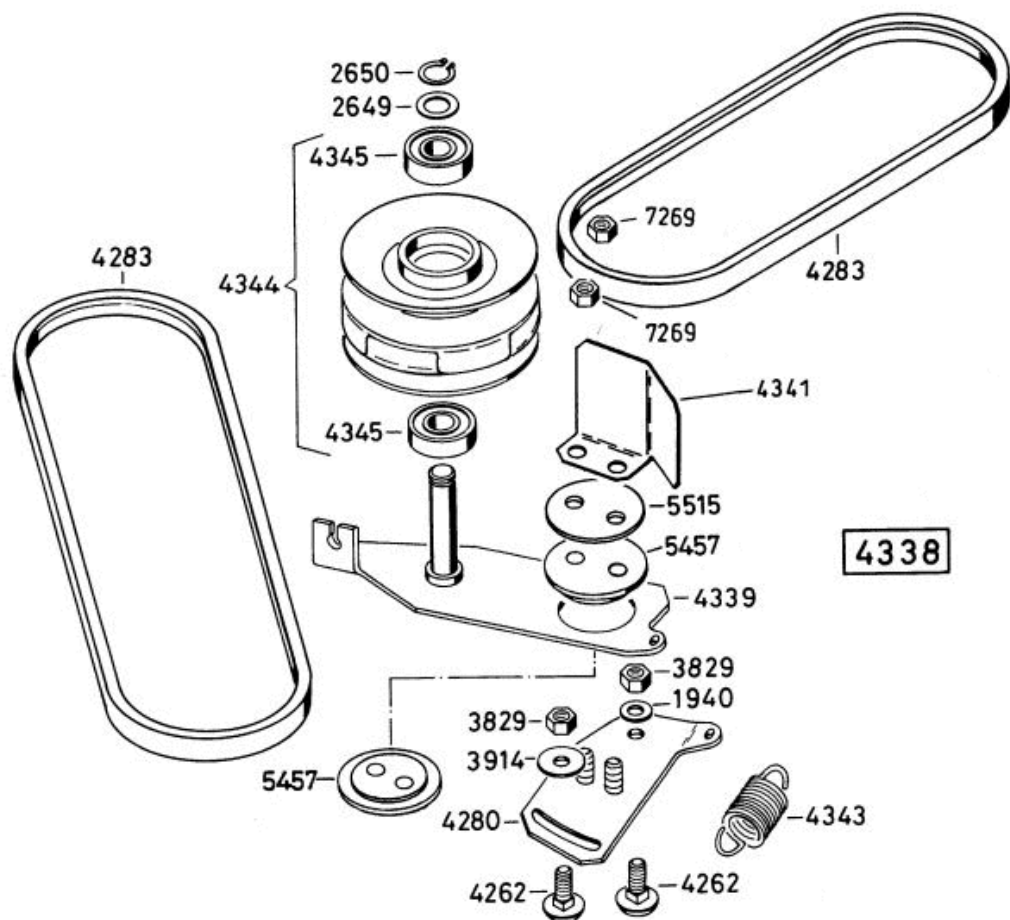

Allrad Bezeichnung: AS 53 B6/RB Allrad Modell: AS 53 B6/RB Jahr: 2002

AS 53 B5
AS 53 B6 RB

6137 Antriebsblock
driving unit
moteur complet

Allrad Bezeichnung: AS 53 B6/RB Allrad Modell: AS 53 B6/RB Jahr: 2002

Allrad Bezeichnung: AS 53 B6/RB Allrad Modell: AS 53 B6/RB Jahr: 2002

AS 53 B6 RB

Allrad Bezeichnung: AS 53 B6/RB Allrad Modell: AS 53 B6/RB Jahr: 2002

AS 53 B6 RB

Allrad Bezeichnung: AS 53 B6/RB Allrad Modell: AS 53 B6/RB Jahr: 2002

AS 53 B6 RB

Allrad Bezeichnung: AS 53 B6/RB Allrad Modell: AS 53 B6/RB Jahr: 2002

Allrad Bezeichnung: AS 53 B6/RB Allrad Modell: AS 53 B6/RB Jahr: 2002

AS 53 B6 RB

Allrad Bezeichnung: AS 53 B6/RB Allrad Modell: AS 53 B6/RB Jahr: 2002

Pour commander des pièces des carburateurs, il faut indiquer le numéro de la pièce de rechange plus le numéro marqué .

4500

- AS 26 AH9, AS 26 AH9/3
- AS 27/2, AS 27/3
- AS 21-165/2, AS 21-165/3
- AS 53
- AS 45 B1A, AS 45 B3A, AS 45 B4
- AS 22, AS 22/3
- AS 28, AS 28/3, AS 28/4
- AS 55 B1