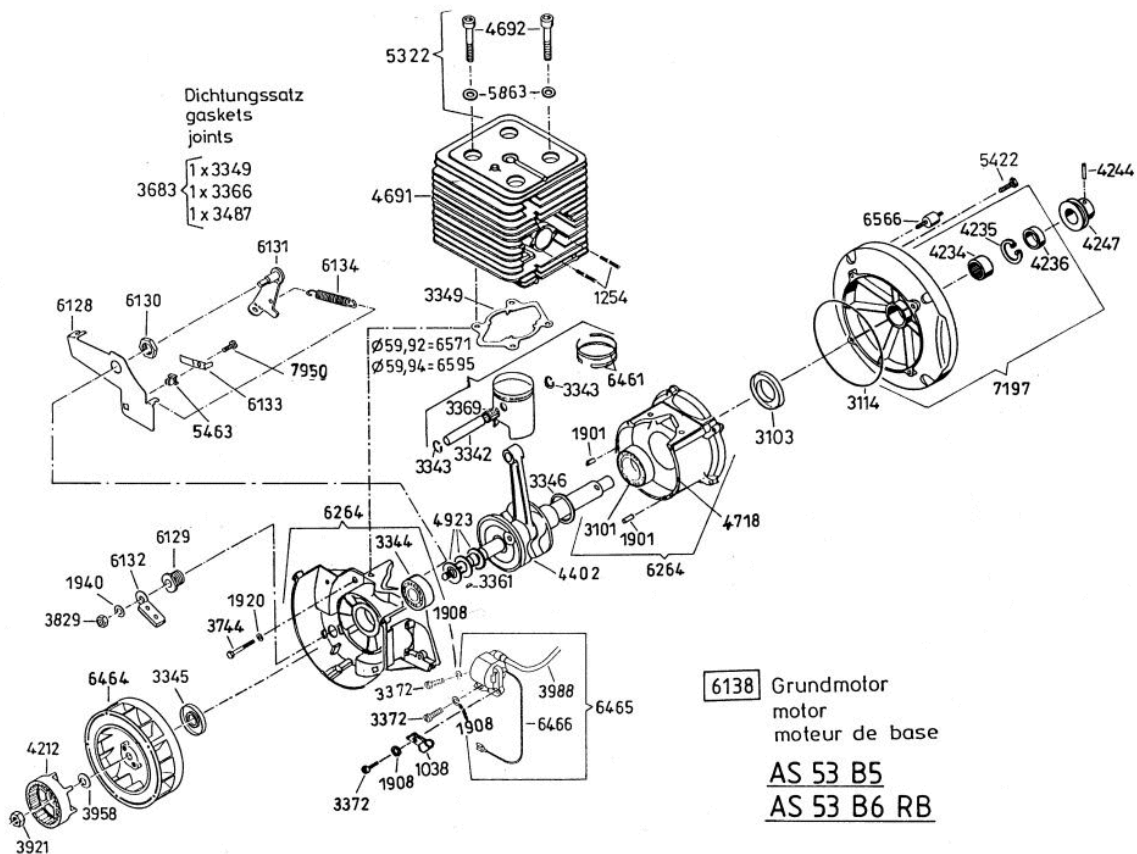

Allrad Bezeichnung: AS 53 B6/RB Allrad Modell: AS 53 B6/RB Jahr: 2002