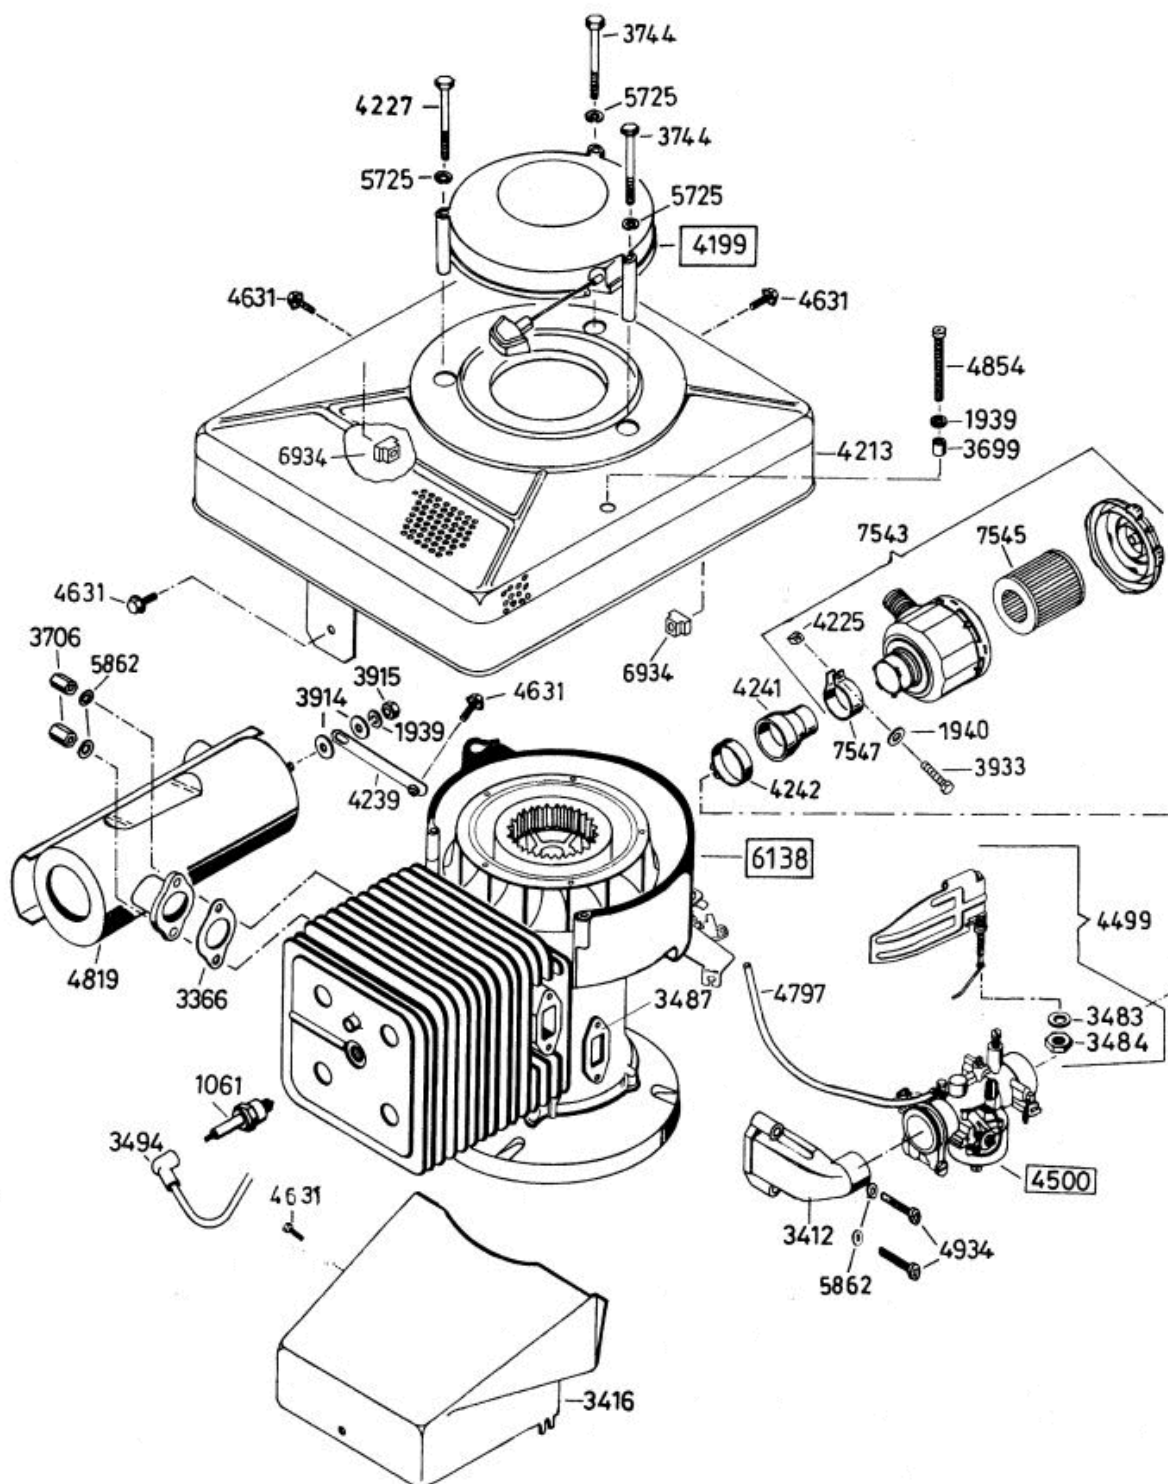

Allrad Bezeichnung: AS 53 B6/RB Allrad Modell: AS 53 B6/RB Jahr: 2002

AS 53 B5
AS 53 B6 RB

6137 Antriebsblock
driving unit
moteur complet

Allrad Bezeichnung: AS 53 B6/RB Allrad Modell: AS 53 B6/RB Jahr: 2002

Allrad Bezeichnung: AS 53 B6/RB Allrad Modell: AS 53 B6/RB Jahr: 2002

AS 53 B6 RB

Allrad Bezeichnung: AS 53 B6/RB Allrad Modell: AS 53 B6/RB Jahr: 2002

AS 53 B6 RB

Allrad Bezeichnung: AS 53 B6/RB Allrad Modell: AS 53 B6/RB Jahr: 2002

Pour commander des pièces des carburateurs, il faut indiquer le numéro de la pièce de rechange plus le numéro marqué .

4500

- AS 26 AH9, AS 26 AH9/3
- AS 27/2, AS 27/3
- AS 21-165/2, AS 21-165/3
- AS 53
- AS 45 B1A, AS 45 B3A, AS 45 B4
- AS 22, AS 22/3
- AS 28, AS 28/3, AS 28/4
- AS 55 B1