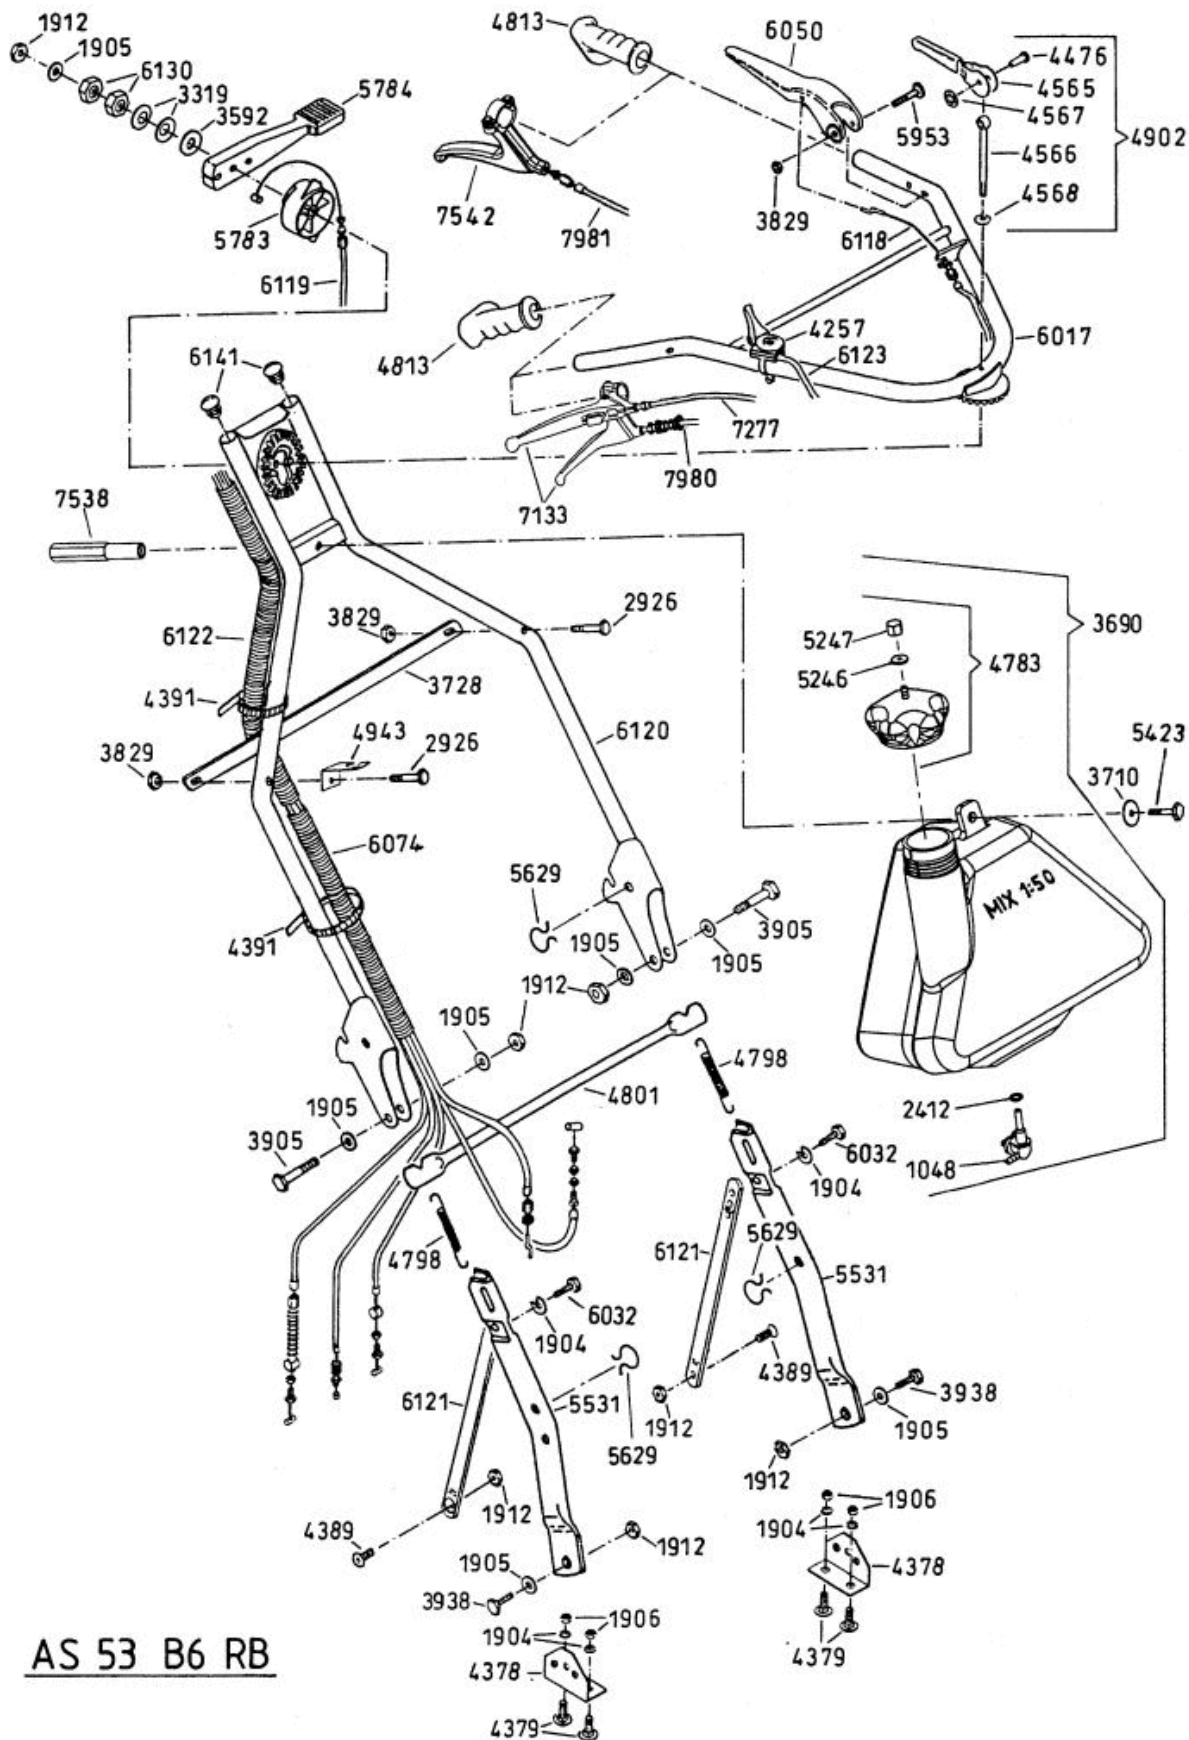

Allrad Bezeichnung: AS 53 B6/RB Allrad Modell: AS 53 B6/RB Jahr: 2002

AS 53 B5
AS 53 B6 RB

6137 Antriebsblock
driving unit
moteur complet

Allrad Bezeichnung: AS 53 B6/RB Allrad Modell: AS 53 B6/RB Jahr: 2002

Allrad Bezeichnung: AS 53 B6/RB Allrad Modell: AS 53 B6/RB Jahr: 2002

AS 53 B6 RB

Allrad Bezeichnung: AS 53 B6/RB Allrad Modell: AS 53 B6/RB Jahr: 2002

AS 53 B6 RB

Allrad Bezeichnung: AS 53 B6/RB Allrad Modell: AS 53 B6/RB Jahr: 2002

AS 53 B6 RB

Allrad Bezeichnung: AS 53 B6/RB Allrad Modell: AS 53 B6/RB Jahr: 2002

Allrad Bezeichnung: AS 53 B6/RB Allrad Modell: AS 53 B6/RB Jahr: 2002

AS 53 B6 RB

Allrad Bezeichnung: AS 53 B6/RB Allrad Modell: AS 53 B6/RB Jahr: 2002

Pour commander des pièces des carburateurs, il faut indiquer le numéro de la pièce de rechange plus le numéro marqué .

4500

- AS 26 AH9, AS 26 AH9/3
- AS 27/2, AS 27/3
- AS 21-165/2, AS 21-165/3
- AS 53
- AS 45 B1A, AS 45 B3A, AS 45 B4
- AS 22, AS 22/3
- AS 28, AS 28/3, AS 28/4
- AS 55 B1